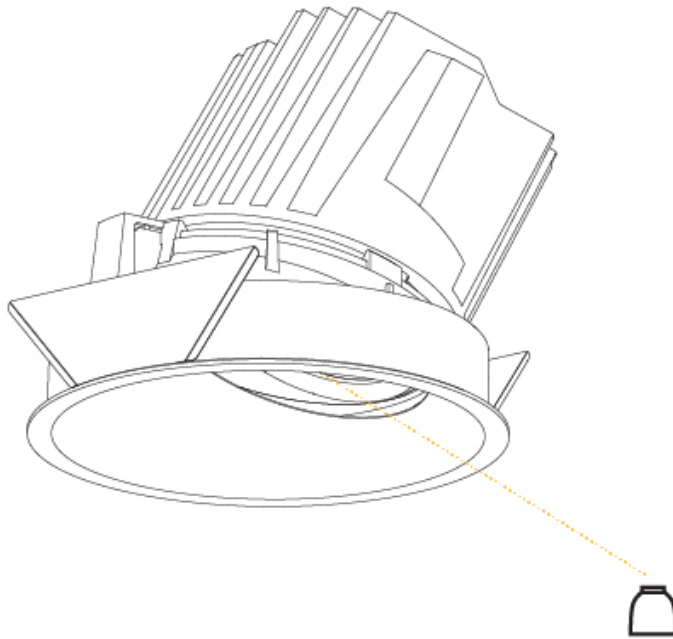

BIONIQ ROUND WALLWASH RECESSED

A35347-

PROJECT	_____
TYPE	_____
SPECIFIER	_____
QUANTITY	_____
DATE	_____